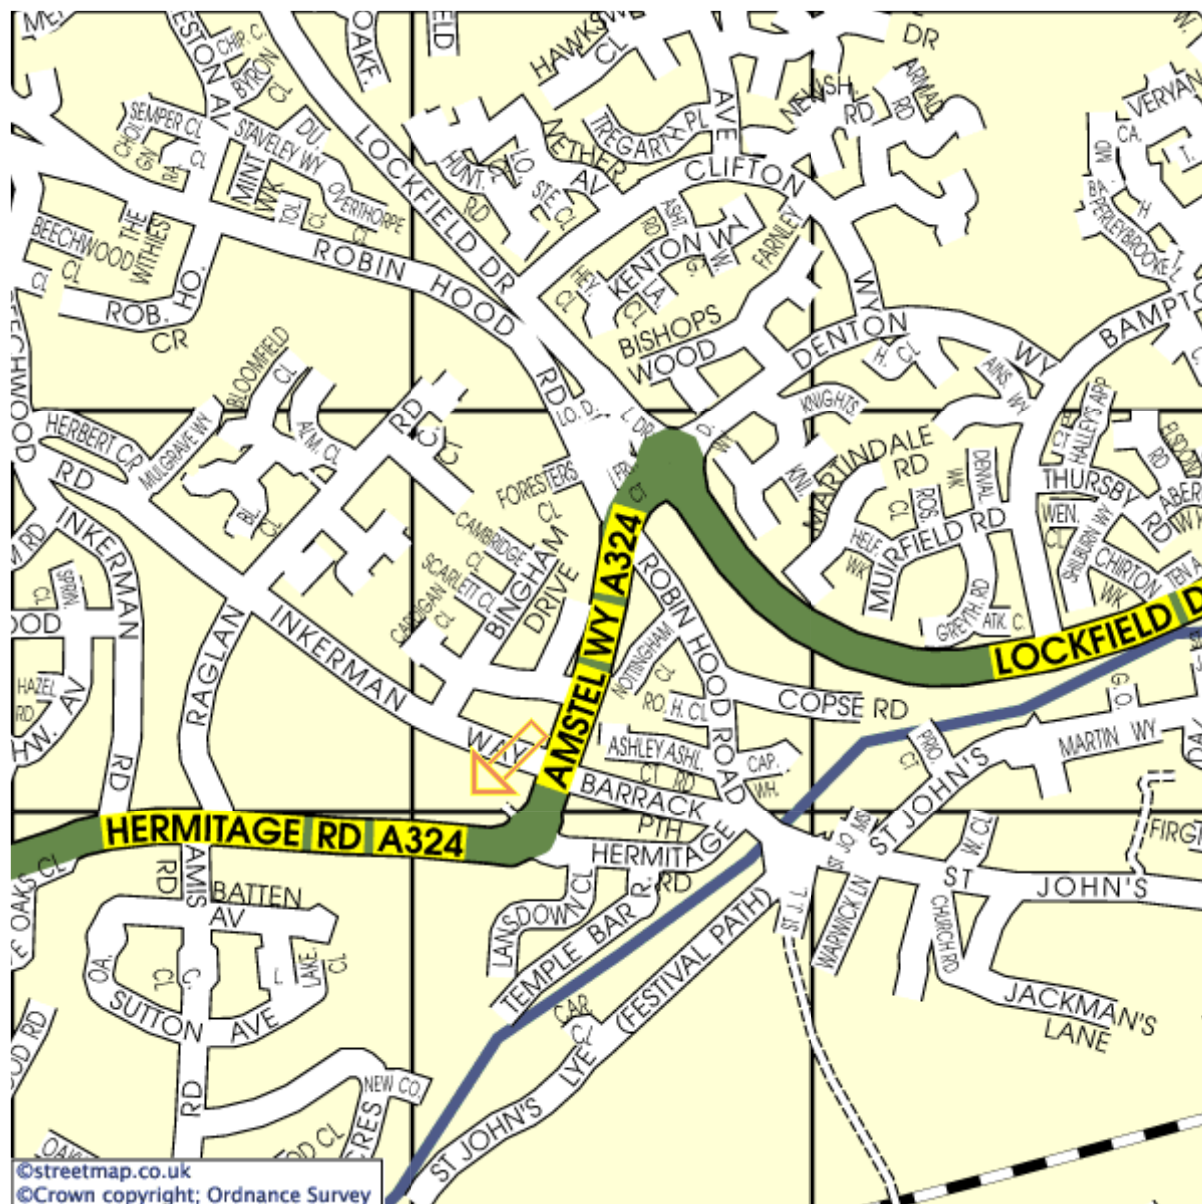

**Winston Churchill Sports Centre
Winston Churchill School
Hermitage Road
Woking,
GU21 8TL**

Directions

Get on the A322 and turn into the A324 (Brookwood Lye road).

Follow the road until the roundabout.

Take the 3rd exit into Hermitage road.

Go straight across two mini roundabouts and look out for the school's side entrance about 50m on your left, between two bus stops.

Turn left and go up the ramp, through a narrow gate and into the tennis courts that are being used as parking space.

The court is at 11 o'clock as you walk out the gate.